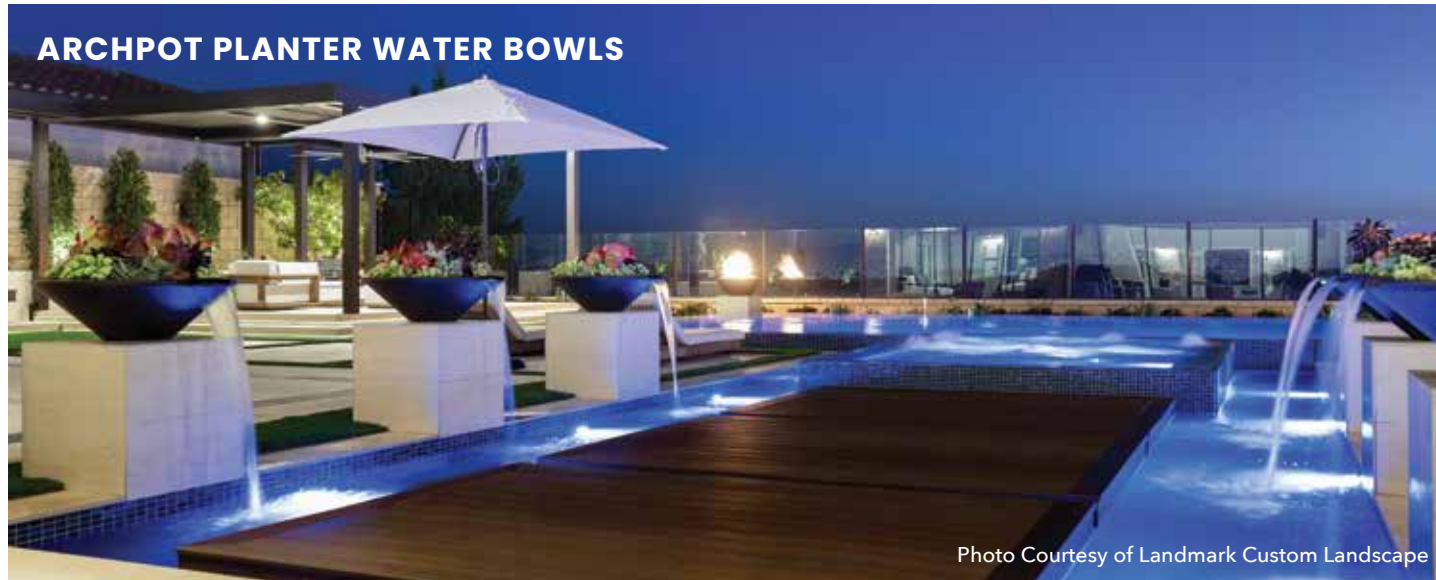

ARCHPOT PLANTER WATER BOWLS

Photo Courtesy of Landmark Custom Landscape

Photo Courtesy of Landmark Custom Landscape

GEO ROUND PLANTER WATER BOWL

SIZES: 31" x 10" • 36" x 11" • 48" x 15" • 60" x 19"

GEO SQUARE PLANTER WATER BOWL