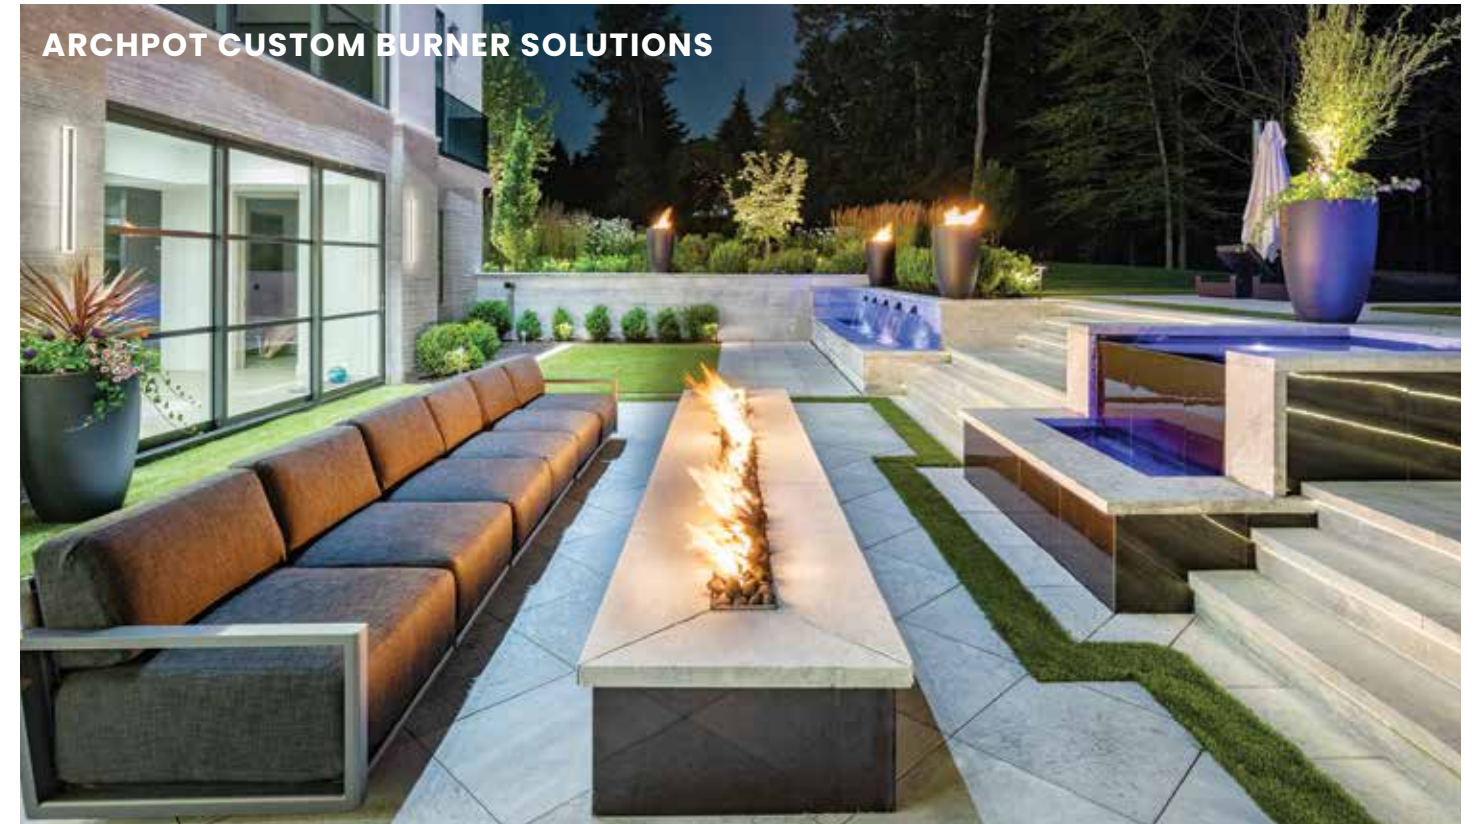

ARCHPOT CUSTOM BURNER SOLUTIONS