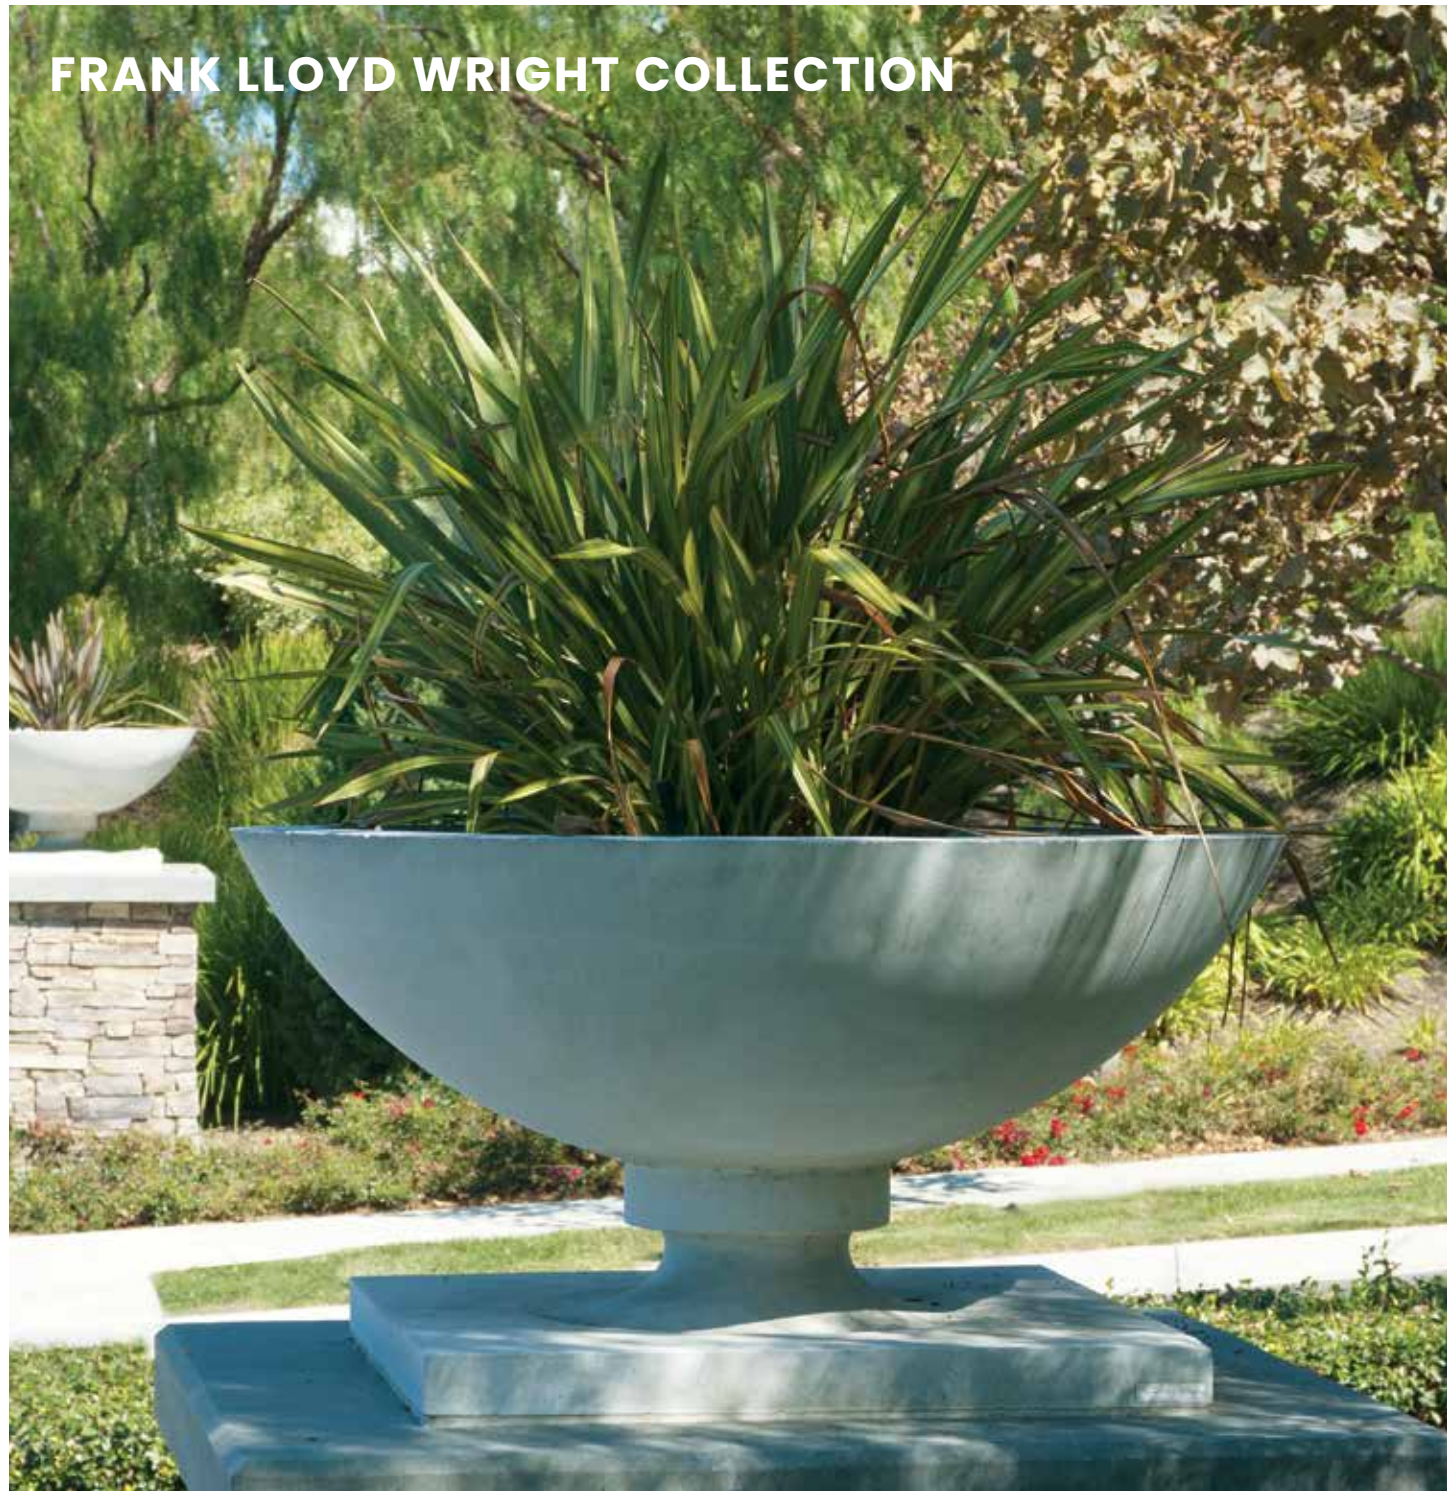

FRANK LLOYD WRIGHT COLLECTION

COLLECTION

These Frank Lloyd Wright Collection Products are authorized by the Frank Lloyd Wright Foundation, Taliesin West, Scottsdale, Arizona and have been developed with the cooperation of the Frank Lloyd Wright Home and Studio Foundation. A portion of the sales of these products supports the conservation and education programs of these institutions.

The Robie House is a historic site of the National Trust for Historic Preservation. The publicity rights to the name and likeness of Frank Lloyd Wright belong to the Frank Lloyd Wright Foundation. Used by permission.

FRANK LLOYD WRIGHT COLLECTION

CREATED FROM ORIGINAL DESIGNS • DRYCAST CONSTRUCTION • ORGANIC ARCHITECTURE

ALLEN HOUSE VASE

ITEM NUMBER	OD" x HT"
FLWAH-28	28 x 14
FLWAH-41	41 x 21
FLWAH-55	55 x 27.5

AMERICAN SYSTEM BUILD HOUSE VASE

ITEM NUMBER	OD" x HT"
FLWASB-18	18 x 26
FLWASB-24	24 x 35
FLWASB-30	30 x 44

DANA HOUSE VASE

ITEM NUMBER	OD" x HT"
FLWDH-23	23 x 9
FLWDH-34	34 x 13.5
FLWDH-51	51 x 20

HELLER HOUSE VASE

ITEM NUMBER	OD" x HT"
FLWHH-22	22 x 15
FLWHH-33	33 x 22.5
FLWHH-44	44 x 30