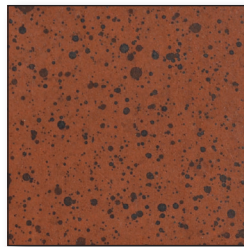

CONCRETE FINISHES

Colors may vary from application to application • Physical Color Samples available

Morning Fog

Rain Cloud

Evening Storm

Eureka

Rockslide

Crystal Cove

Coronado

Black

White

Dark Walnut

Urban Slate

English Lead

Cobalt Blue

Beechwood

Khaki

Sequoia

Deep Amber

Burnt Terra Cotta

Terra Cotta

Tuscan Wash

Bronze - Metallic
(For Planters Only)

Copper - Metallic
(For Planters Only)

Gunmetal - Metallic
(For Planters Only)

Natural Stone
(Cast Sandstone)

Limestone
(Cast Sandstone)